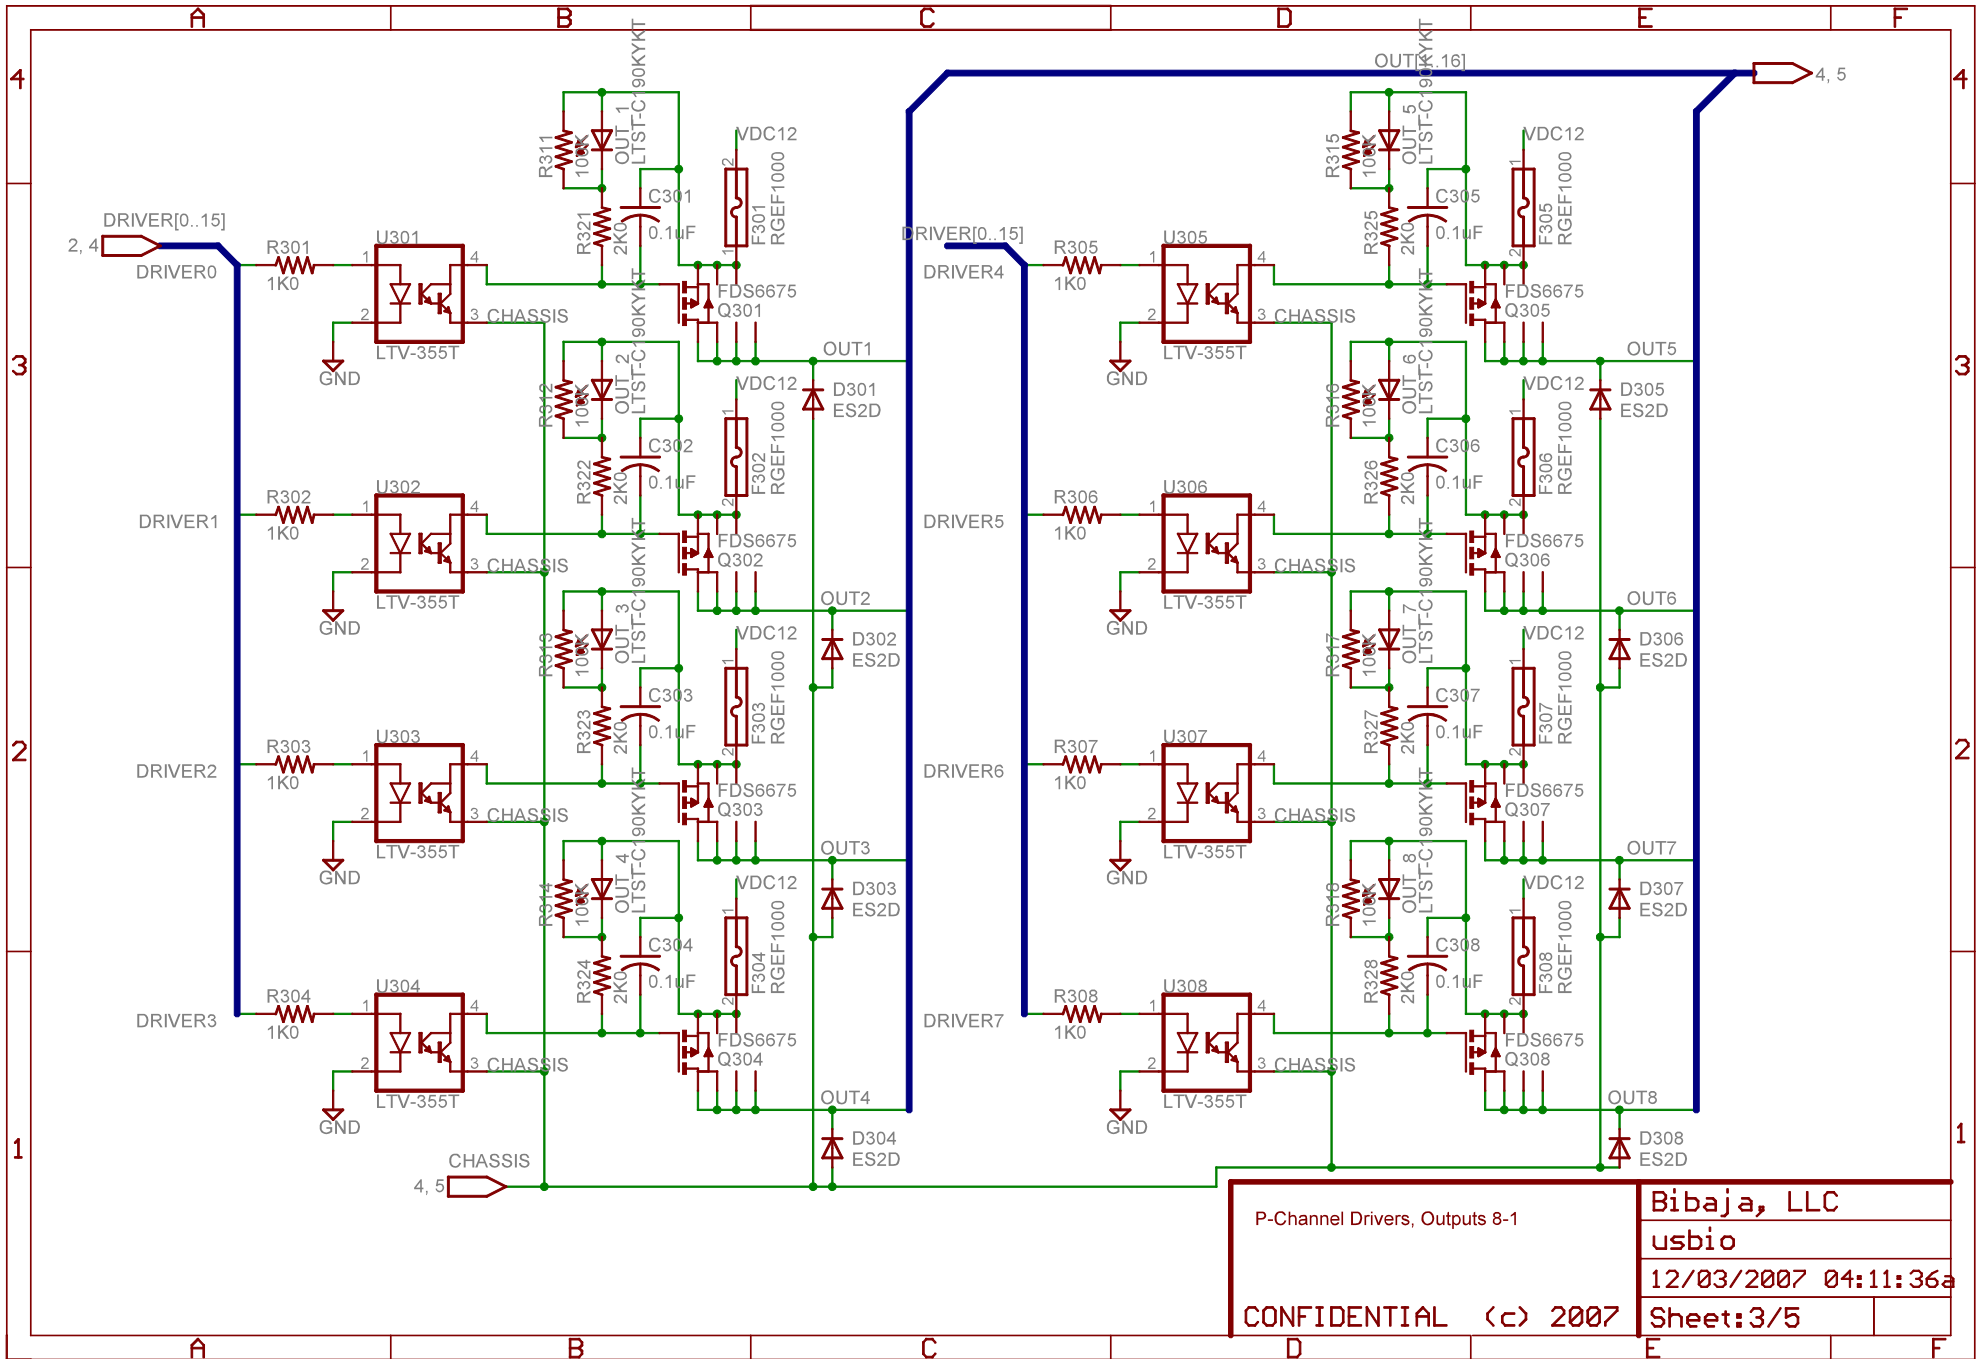

USB Interface (FT245R)	Bibaja, LLC
Power control to turn off drivers when computer goes to sleep	usbio
	12/03/2007 04:11:36a
CONFIDENTIAL (c) 2007	Sheet:1/5

TINY13 Controller plus addressable latches and decoding	Bibaja, LLC	
	usbio	
CONFIDENTIAL (c) 2007	12/03/2007 04:11:36a	
	Sheet: 2/5	