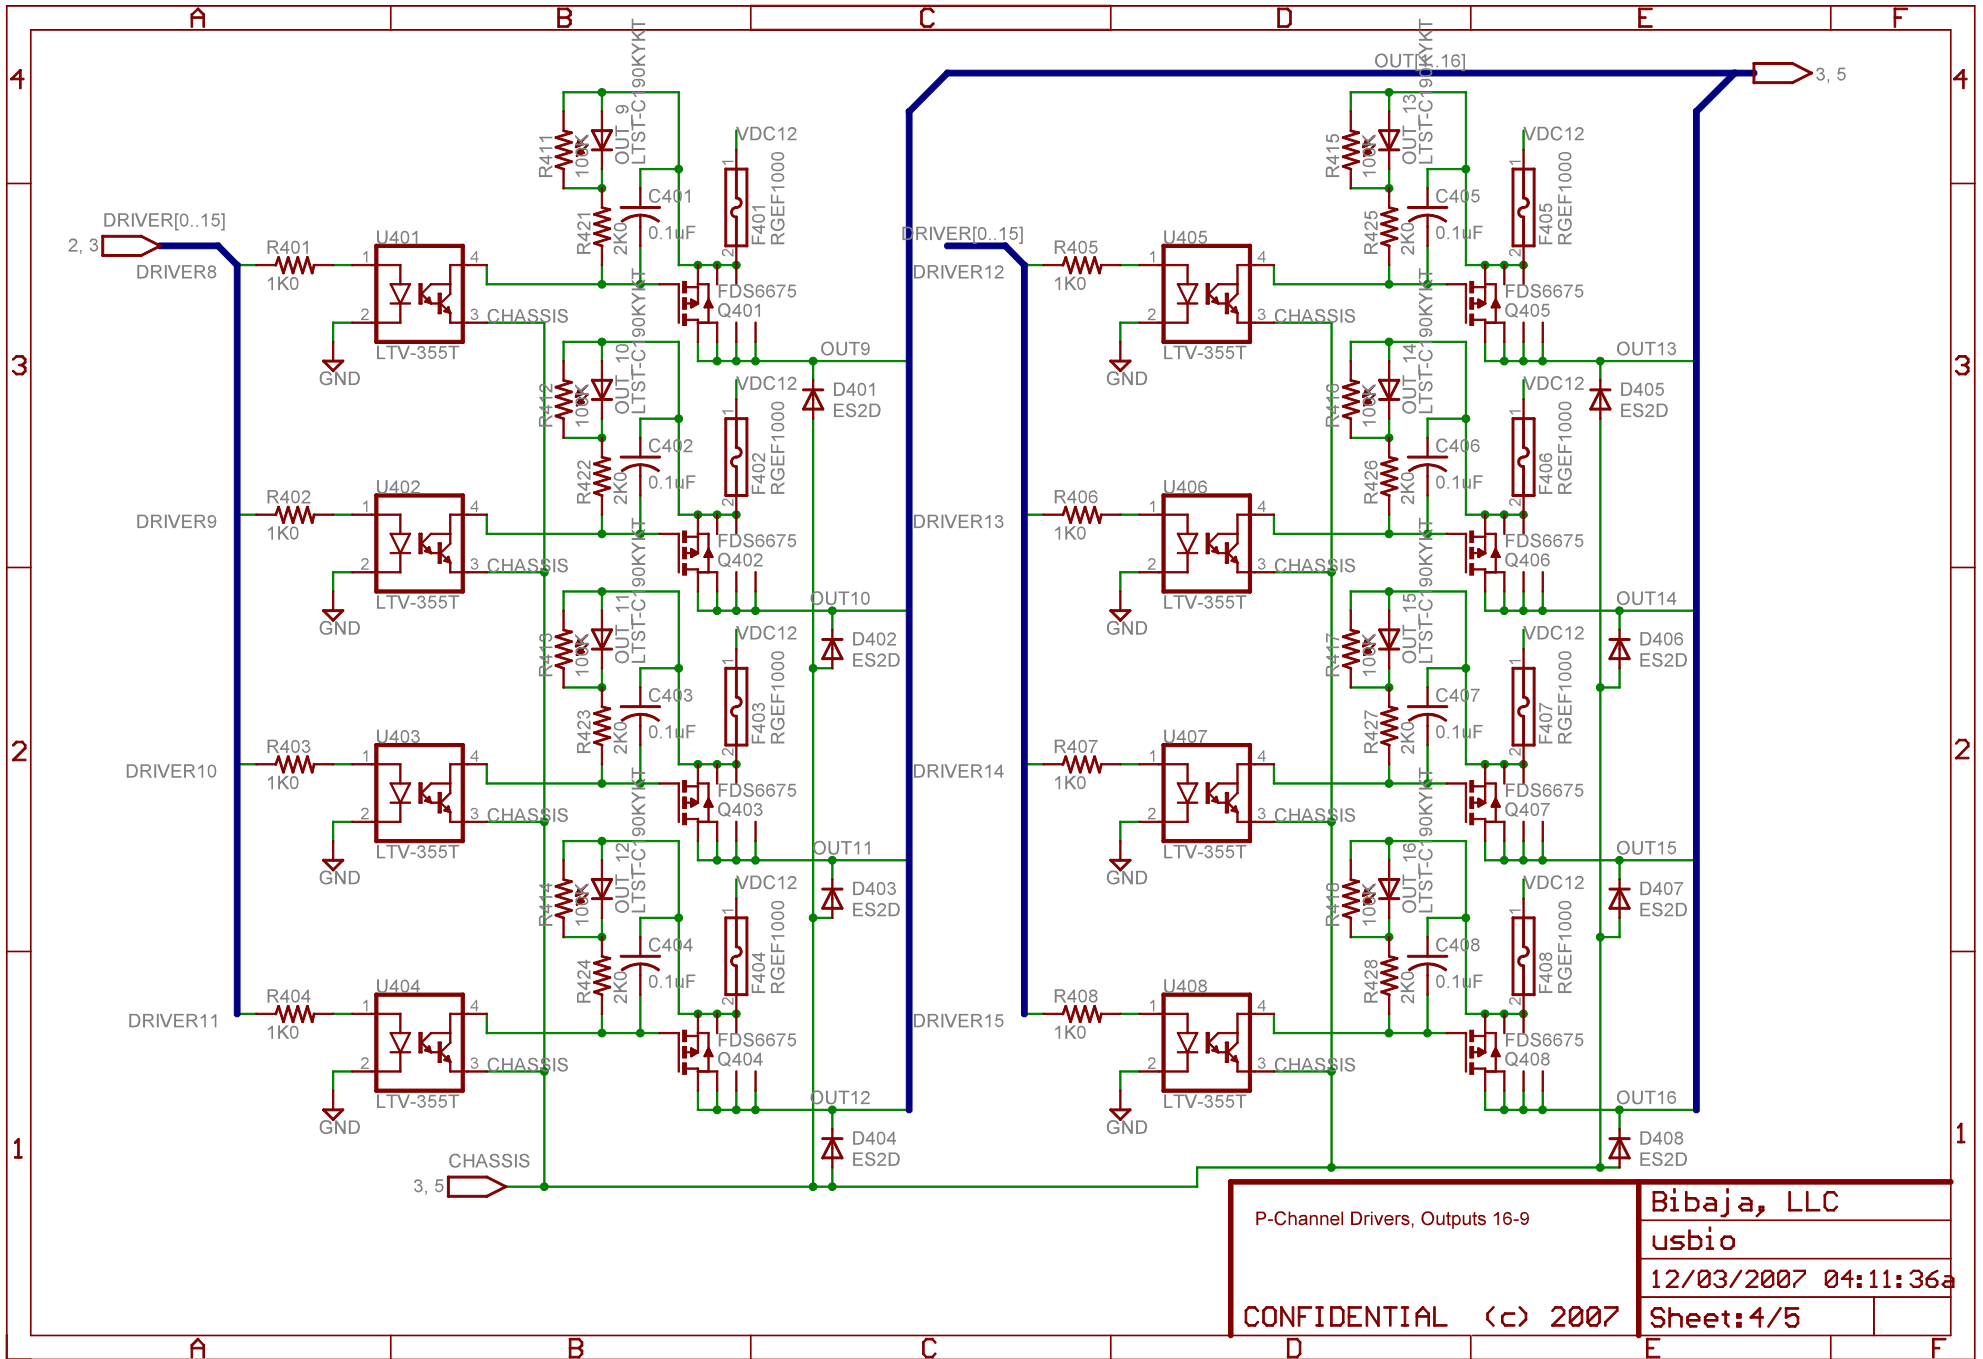

P-Channel Drivers, Outputs 16-9

Bibaja, LLC

usbio

12/03/2007 04:11:36a

CONFIDENTIAL (c) 2007

Sheet: 4/5