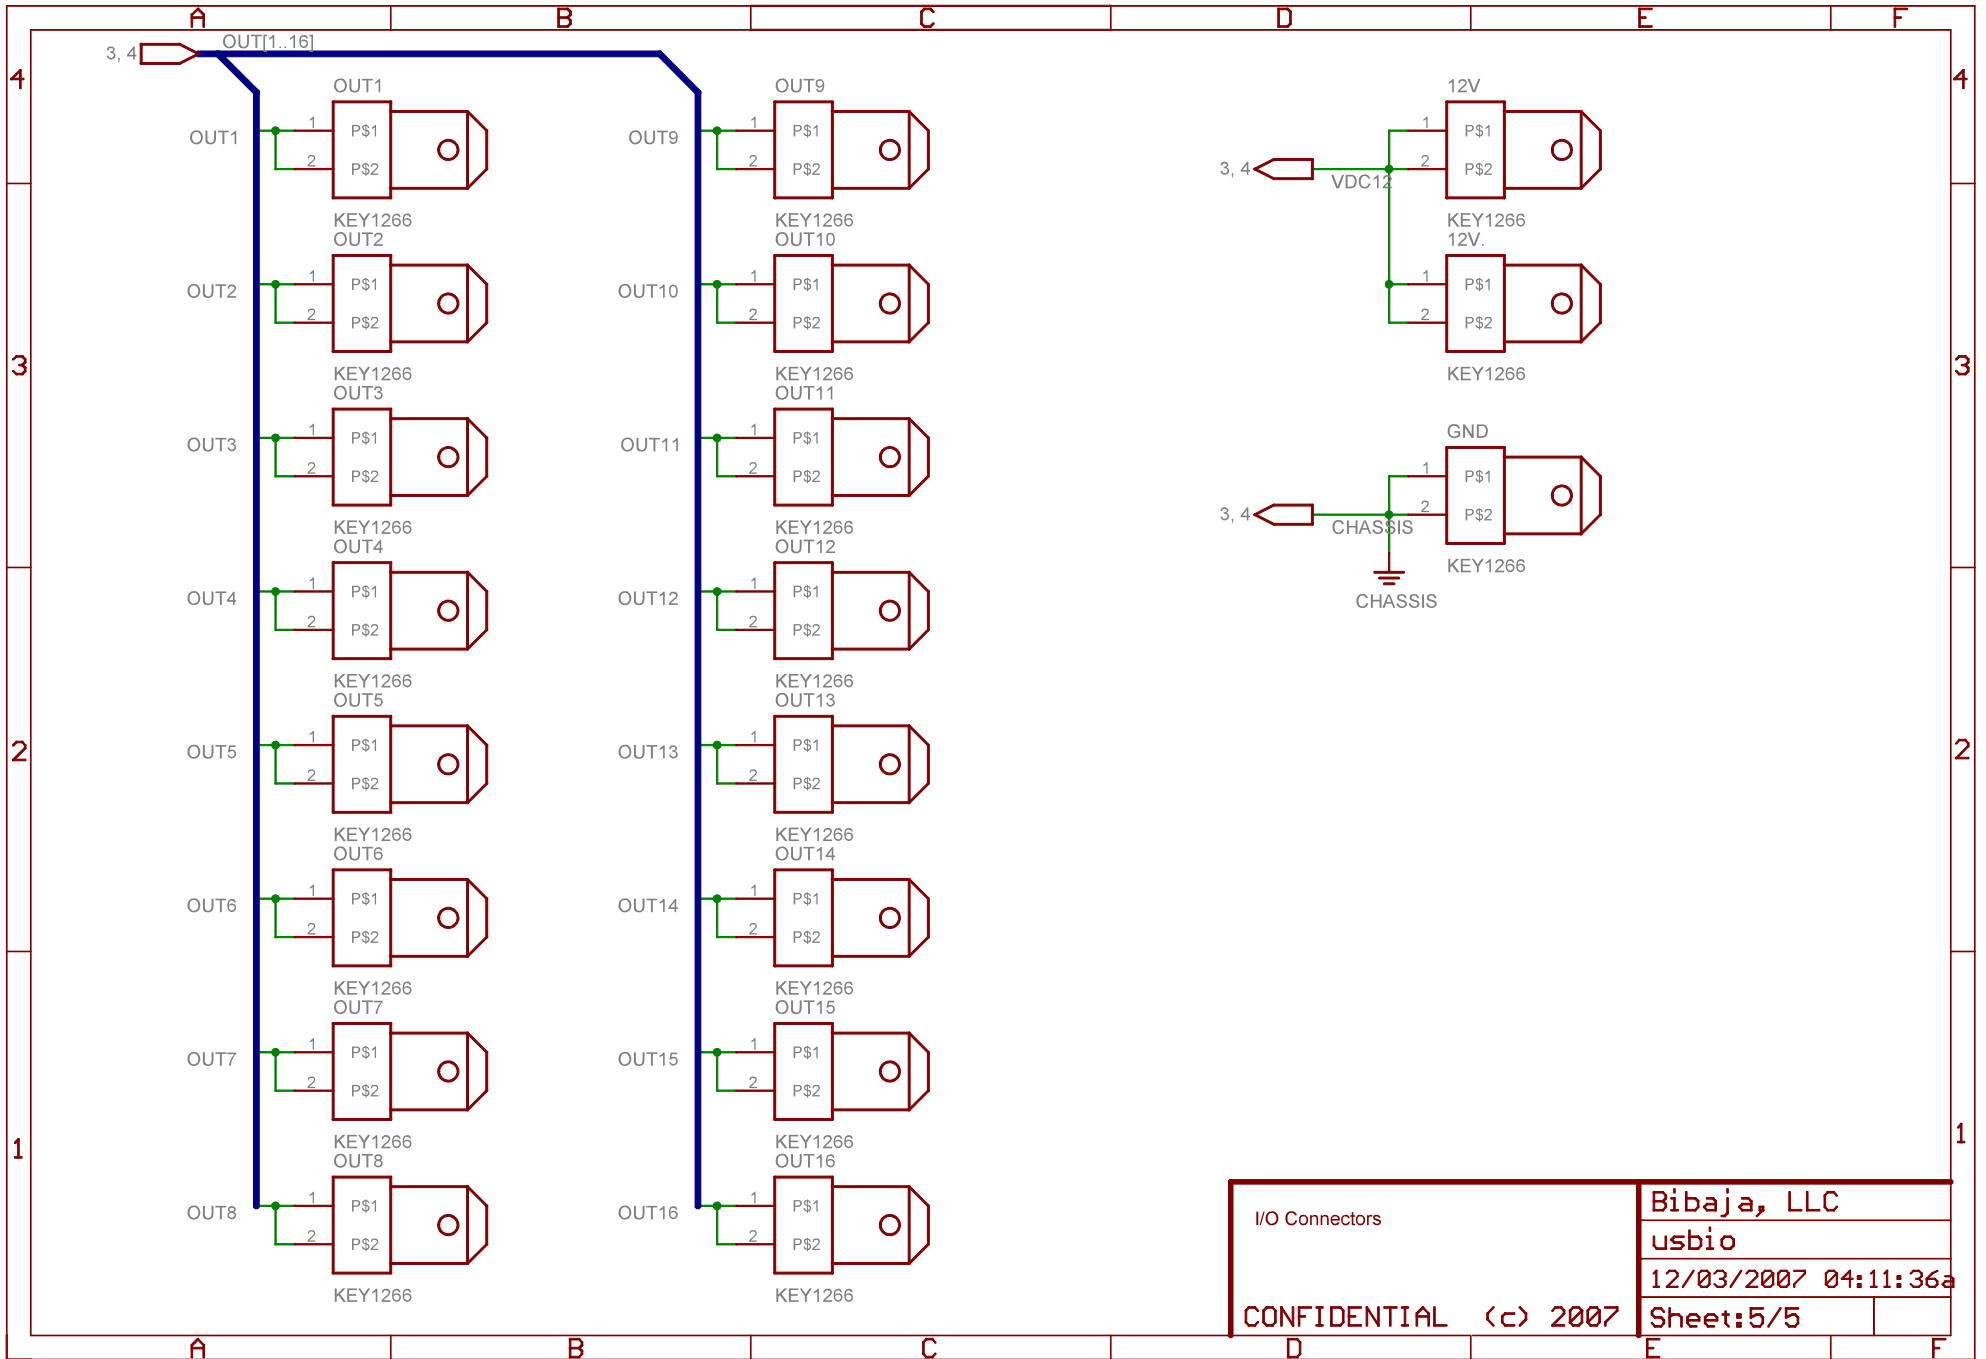

I/O Connectors

Bibaja, LLC

usbio

12/03/2007 04:11:36a

CONFIDENTIAL (c) 2007

Sheet:5/5