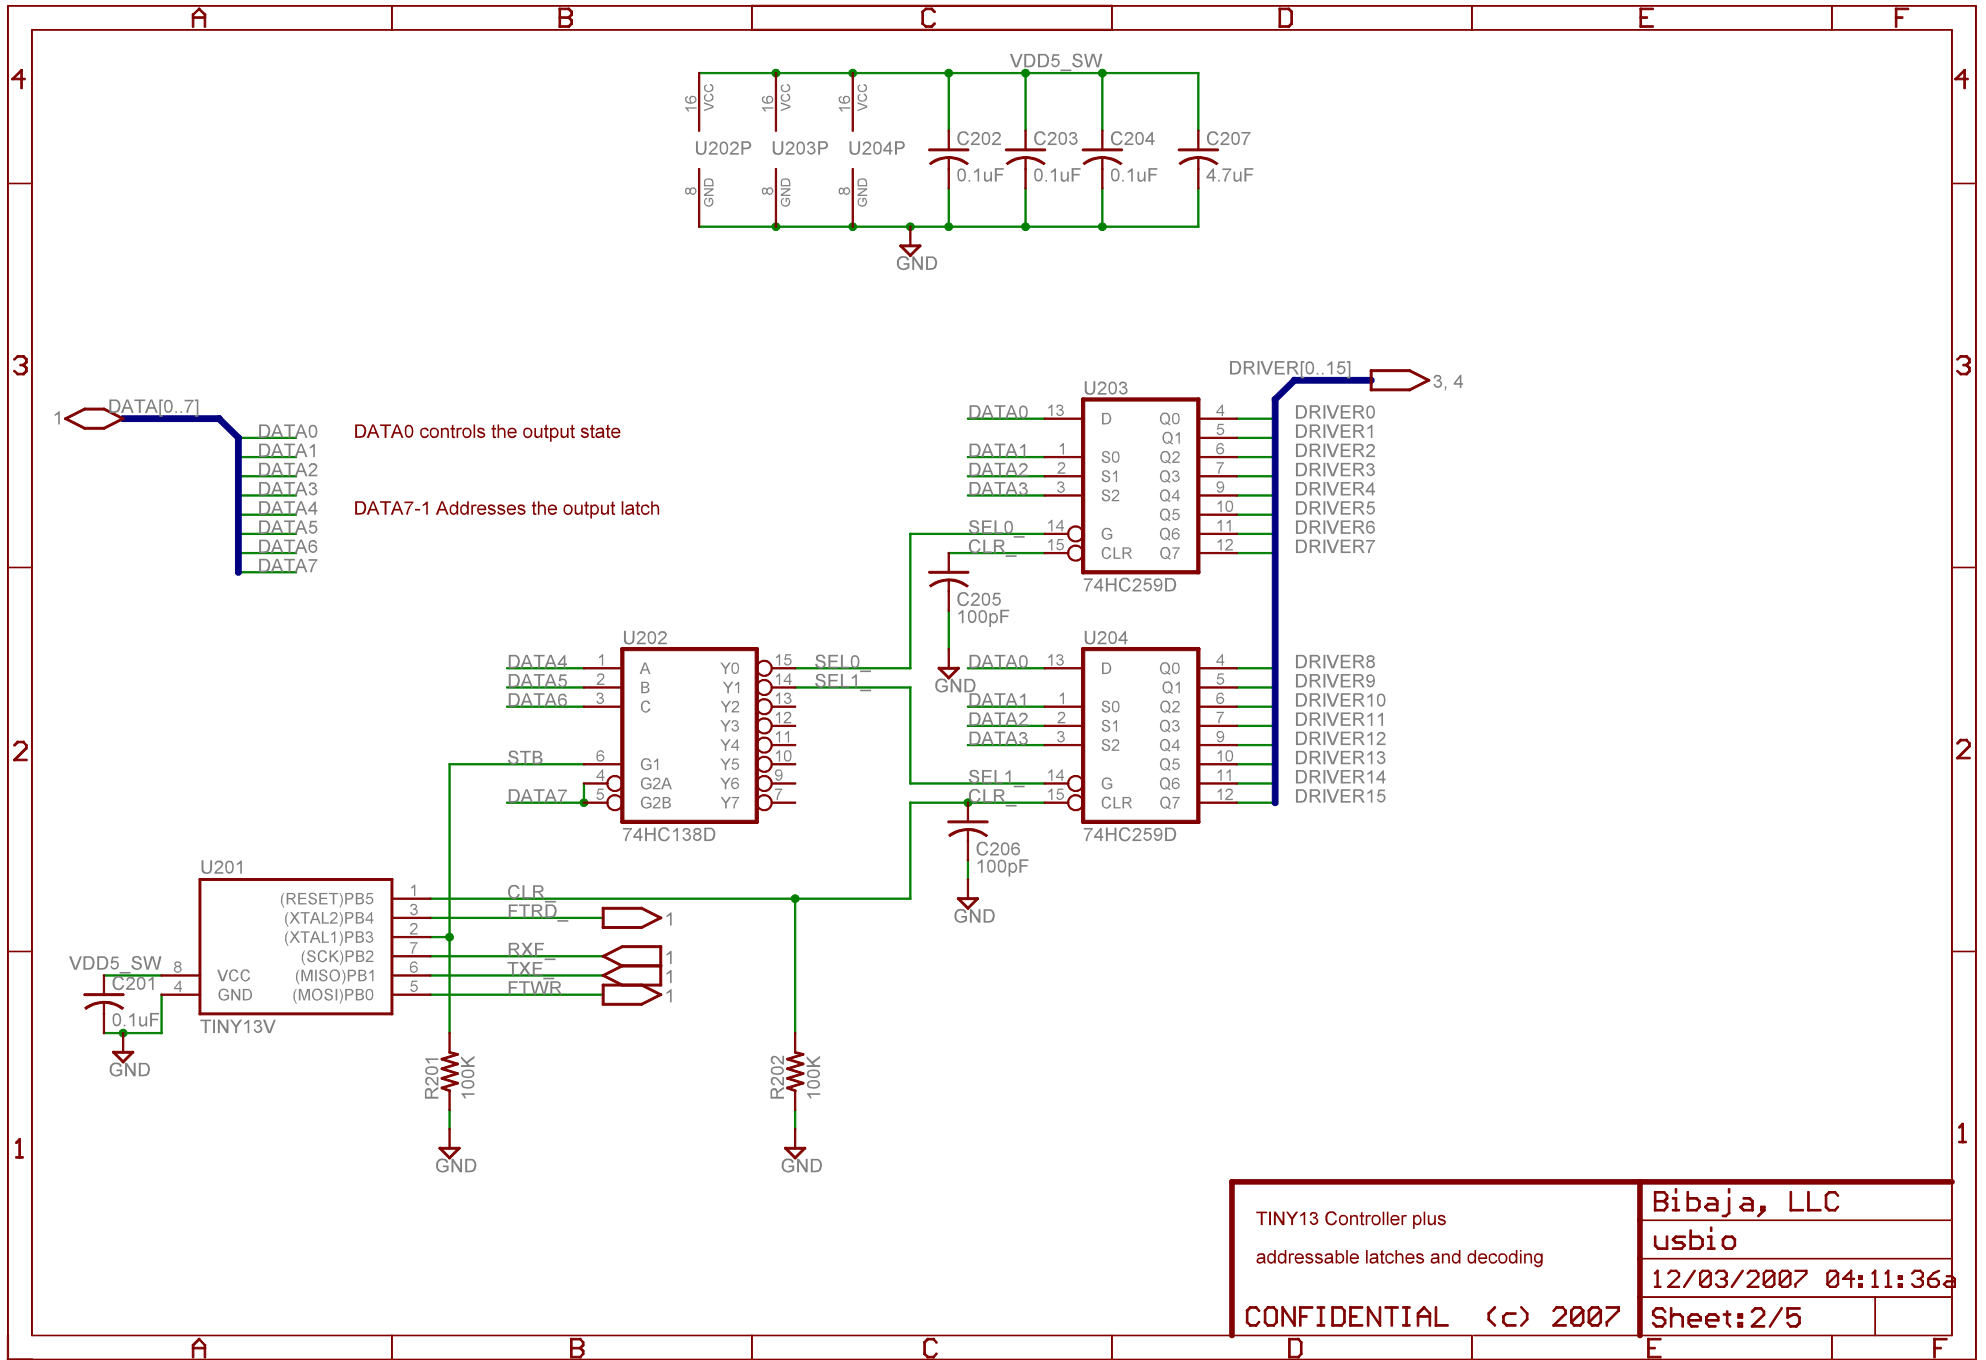

USB Interface (FT245R)	Bibaja, LLC
Power control to turn off drivers when computer goes to sleep	usbio
	12/03/2007 04:11:36a
CONFIDENTIAL (c) 2007	Sheet:1/5

TINY13 Controller plus addressable latches and decoding	Bibaja, LLC	
	usbio	
CONFIDENTIAL (c) 2007	12/03/2007 04:11:36a	
	Sheet: 2/5	